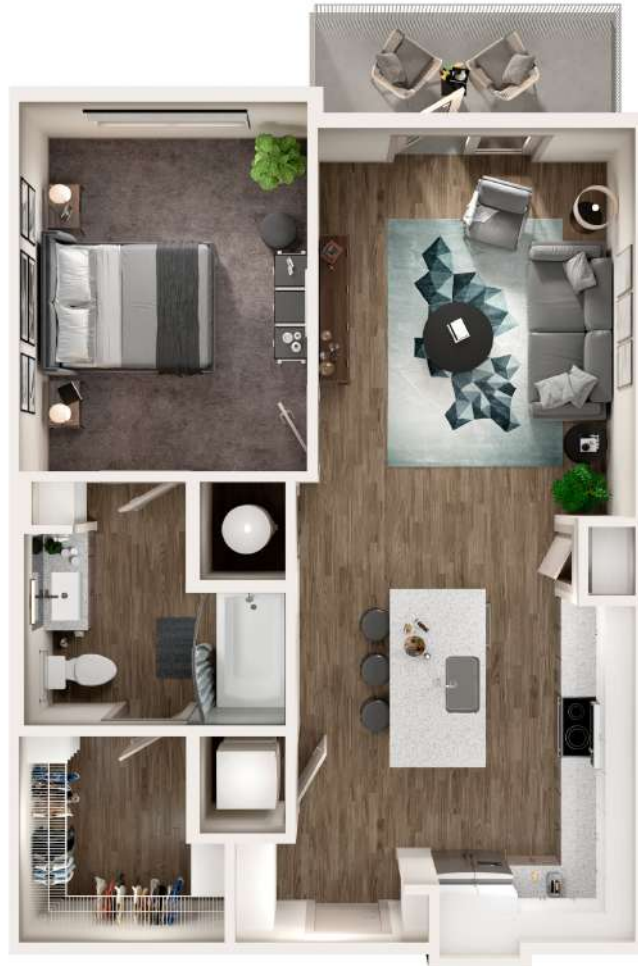

A1

1 BED / 1 BATH

773

SQ. FT.

500 Buford Hwy NE | Suwanee, GA 30024

www.skyesuwanee.com

Floor plans are artist's rendering. All dimensions are approximate. Actual product and specifications may vary in dimension or detail. Not all features are available in every apartment. Prices and availability are subject to change. Please see a representative for details.