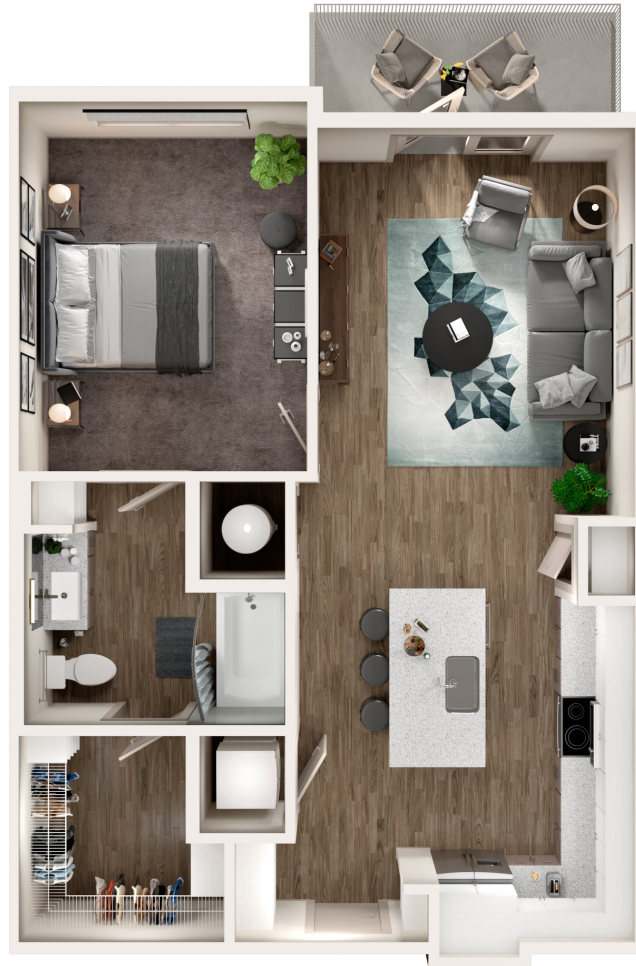

A1

1 BED / 1 BATH

773

SQ. FT.

500 Buford Hwy NE | Suwanee, GA 30024

www.skyesuwanee.com

Floor plans are artist's rendering. All dimensions are approximate. Actual product and specifications may vary in dimension or detail. Not all features are available in every apartment. Prices and availability are subject to change. Please see a representative for details.